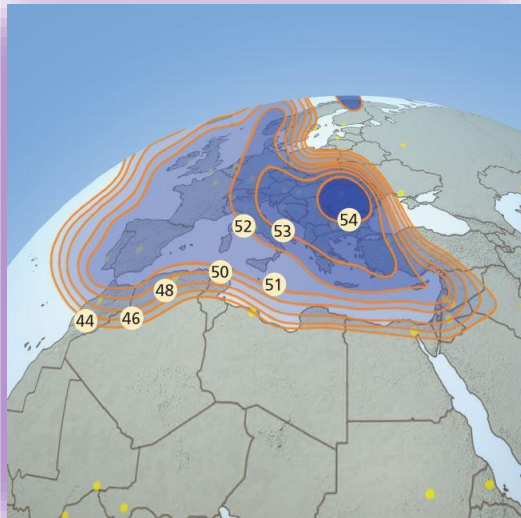

12 FSS

20 BSS