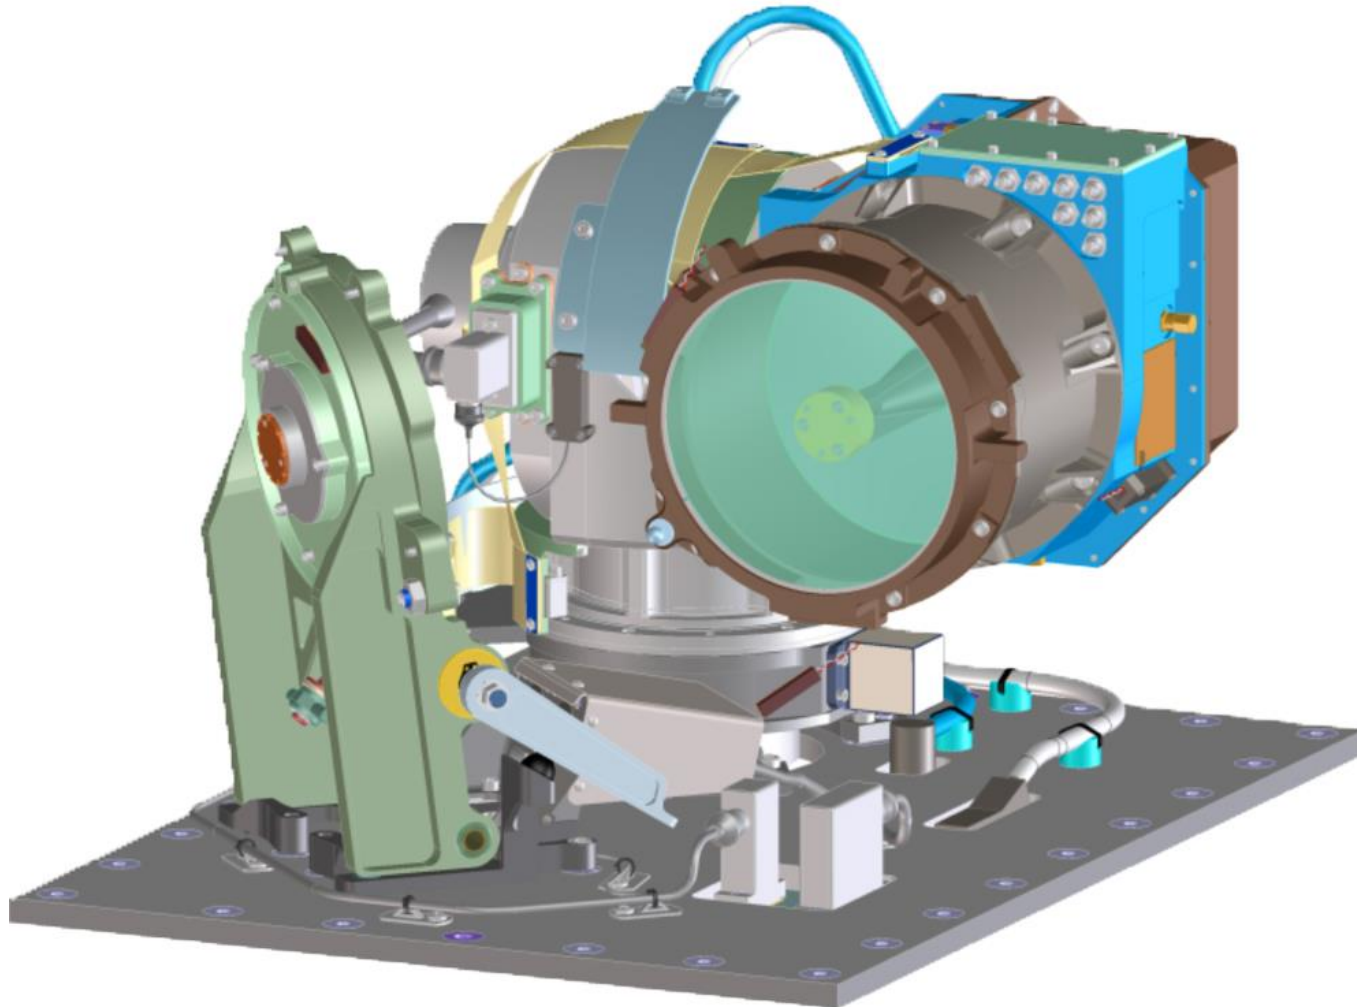

Ο Δορυφόρος HS5 – The Future Optical Links Tbps Technology