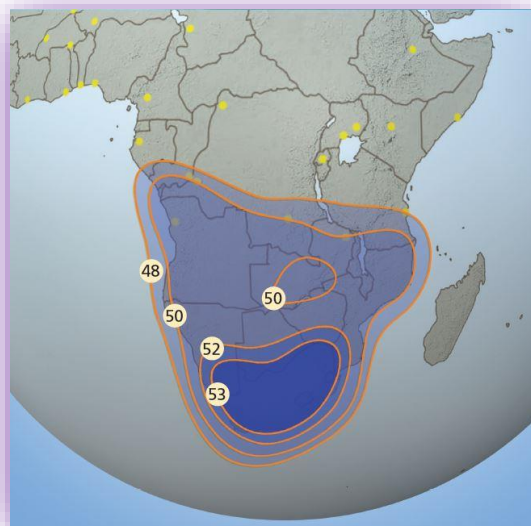

Ο Δορυφόρος HS3/IS-Europasat Hellas Sat Payload

12 FSS

20 BSS

6 FSS

9 FSS

Ka

Ka to S Band

Ka to Fss
South Africa