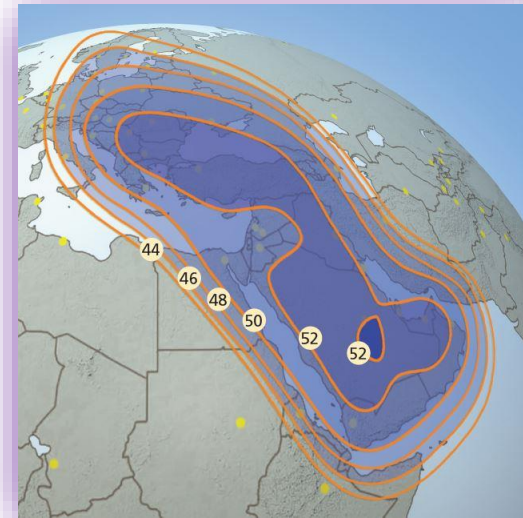

Ο Δορυφόρος HS3/IS-Europasat Hellas Sat Payload

12 FSS

20 BSS

6 FSS

9 FSS

Ka

Ka to S Band

Ka to Fss
South Africa