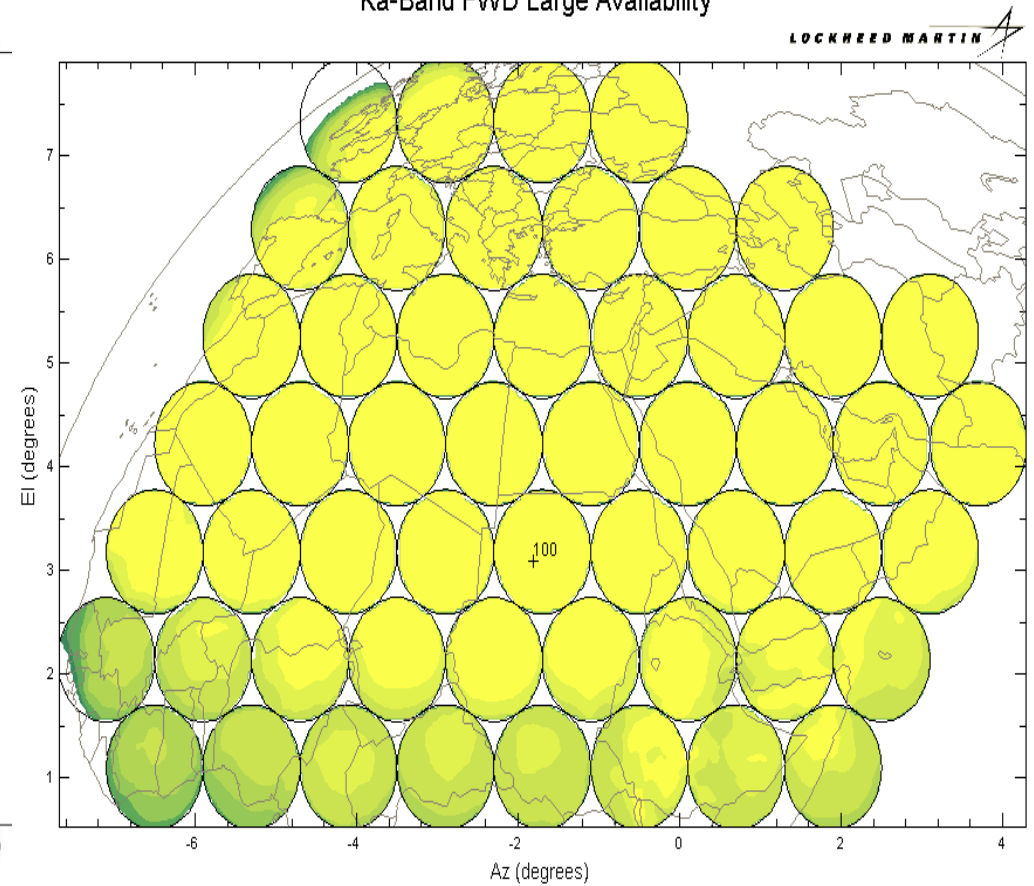

Ka-Band FWD Large Availability