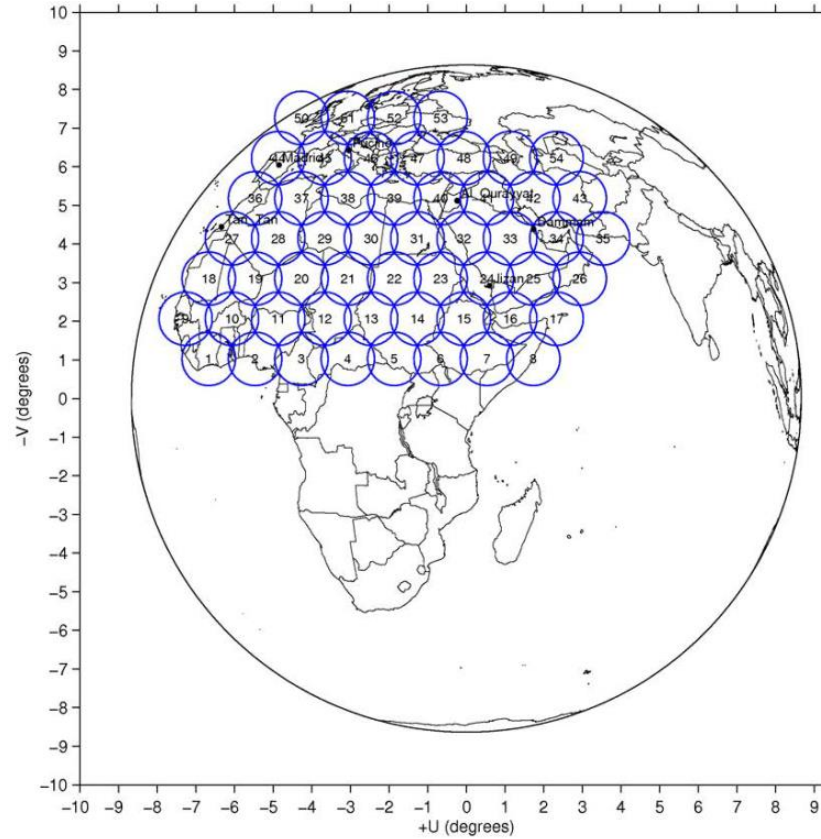

Ο Δορυφόρος HS4/SGS1 Κα Payload