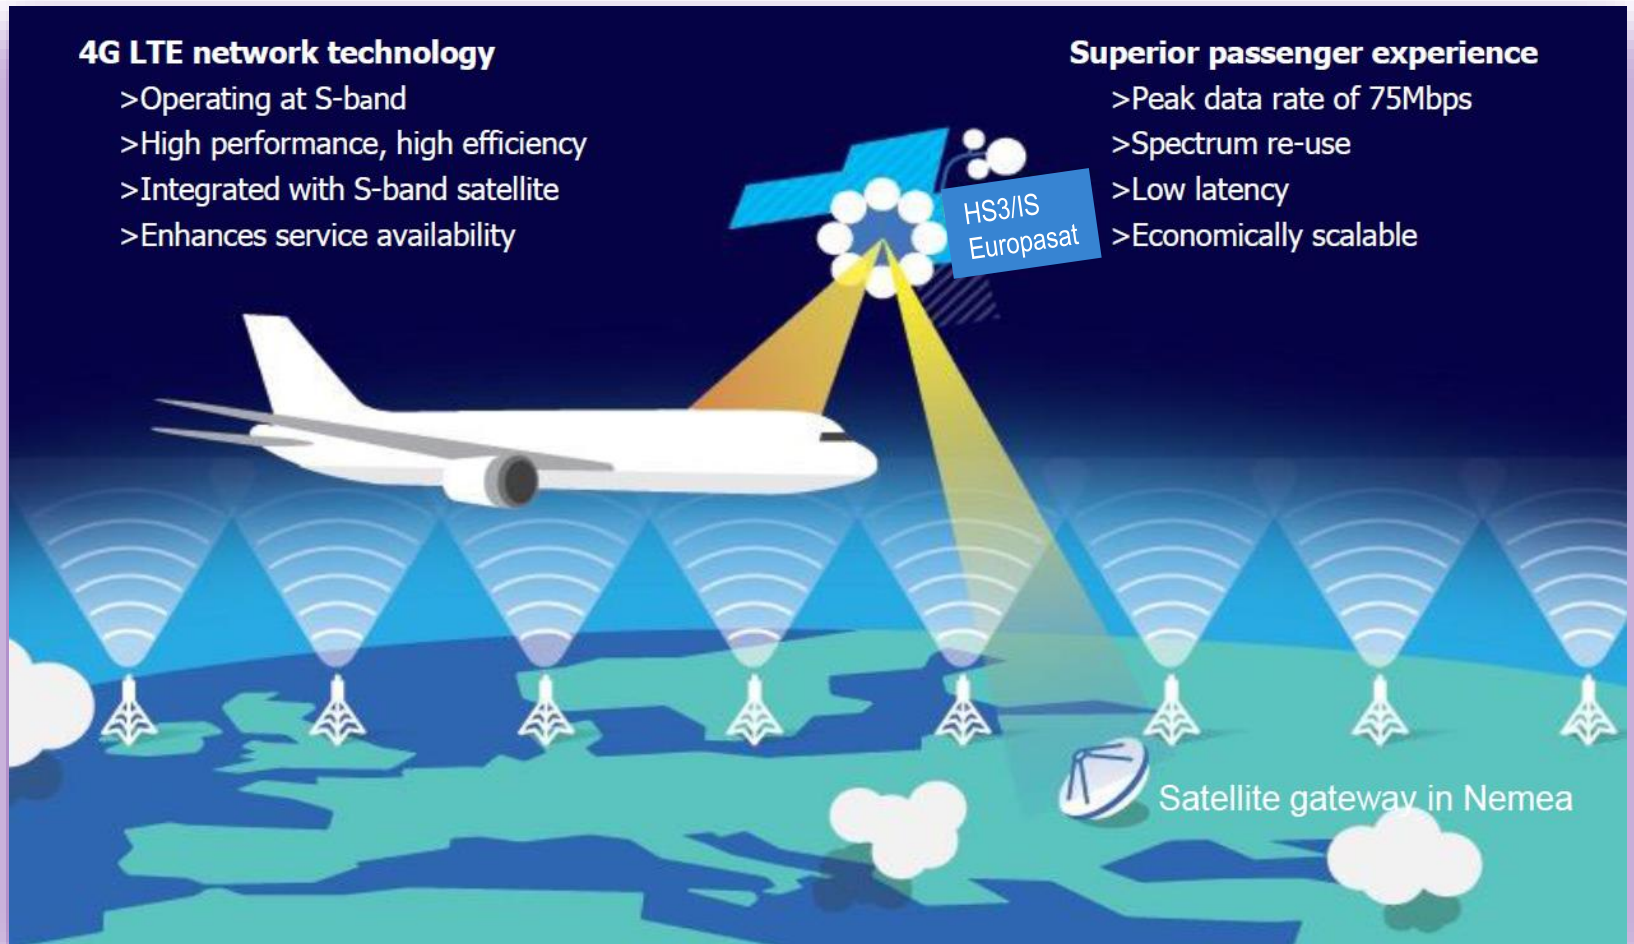

4G LTE network technology

- >Operating at S-band
- >High performance, high efficiency
- >Integrated with S-band satellite
- >Enhances service availability

Superior passenger experience

- >Peak data rate of 75Mbps
- >Spectrum re-use
- >Low latency
- >Economically scalable